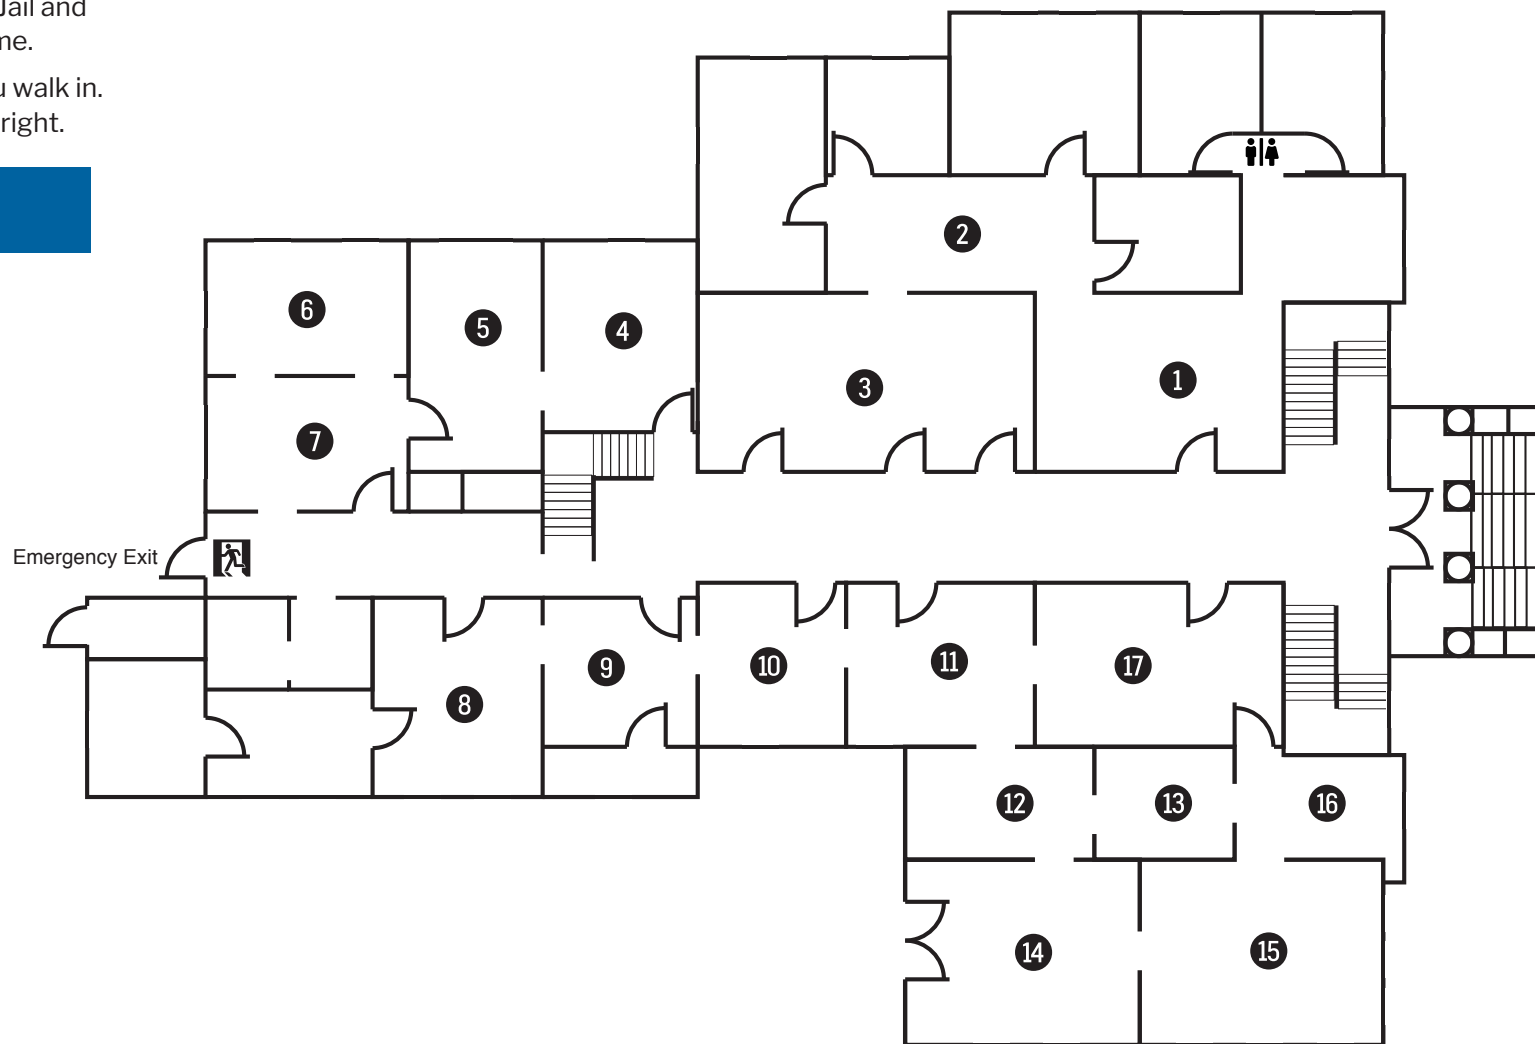

Lower Level Display Rooms

1 Gift Shop

Tickets: Ask at the counter about times for guided tours of the Old Wilkes Jail and Captain Robert Cleveland Log Home.

Restrooms are to your right as you walk in. Men's to the left and Ladies to the right.

Tour Room

- 2 Early Settlers
- 3 Early History
- 4 Pottery
- 5 Education
- 6 Dental/Pharmacy
- 7 Physicians
- 8 Communication
- 9 Religion
- 10 Timber
- 11 Industry
- 12 Moonshine
- 13 Speedway
- 14 Racing
- 15 Agriculture & Poultry
- 16 Dairy
- 17 Transportation

- **Stairs** are located to the front of the museum by display room 17 and the Gift Shop. A set of stairs is down the main hall by display room 9.

- **Elevator** is located at the end of the main hallway by display room 7 to the left.